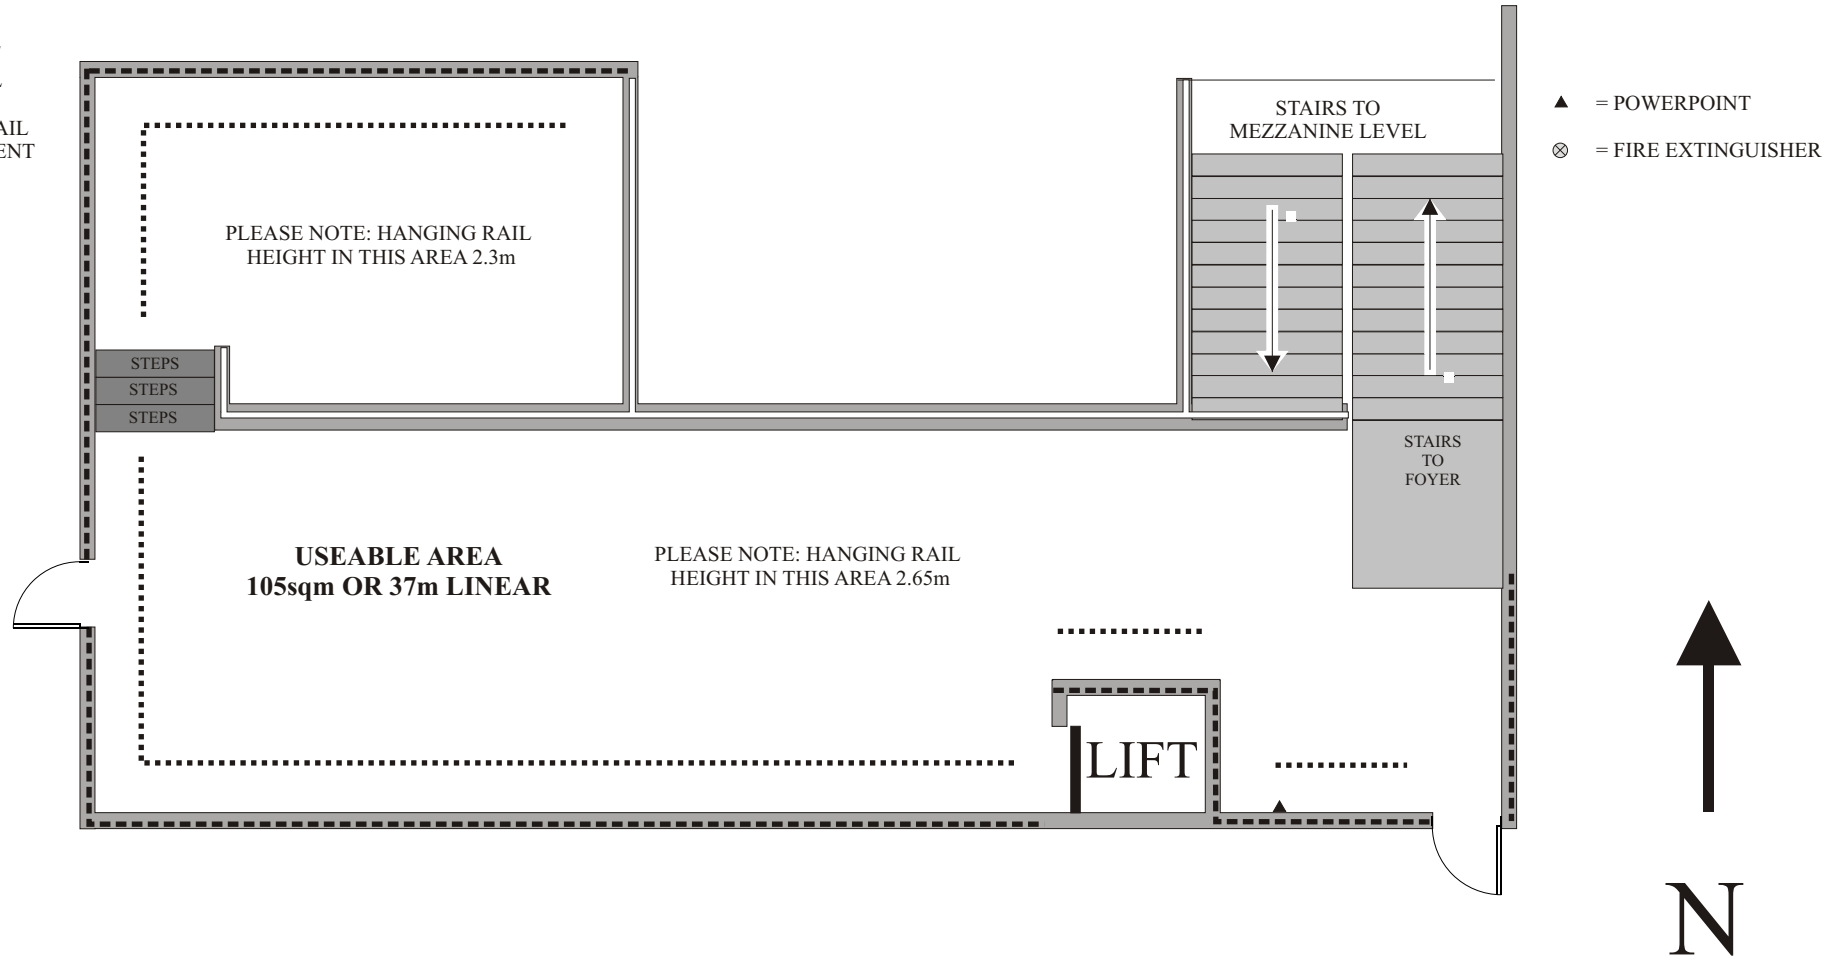

PLEASE NOTE:

THERE ARE TO BE NO HOLES MADE IN ANY OF THE WALLS

UPPER ART GALLERY

----- HANGING RAIL
..... LIGHTING RAIL
HANGING EQUIPMENT FOR RAIL
AVAILABLE FROM MANAGEMENT

WYNDHAM
CULTURAL
CENTRE

PLAN DESIGNED AND PRODUCED
BY BOB O'MAHONY
UPDATED 28/4/08

SCALE: 1:100
ONCE PRINTED