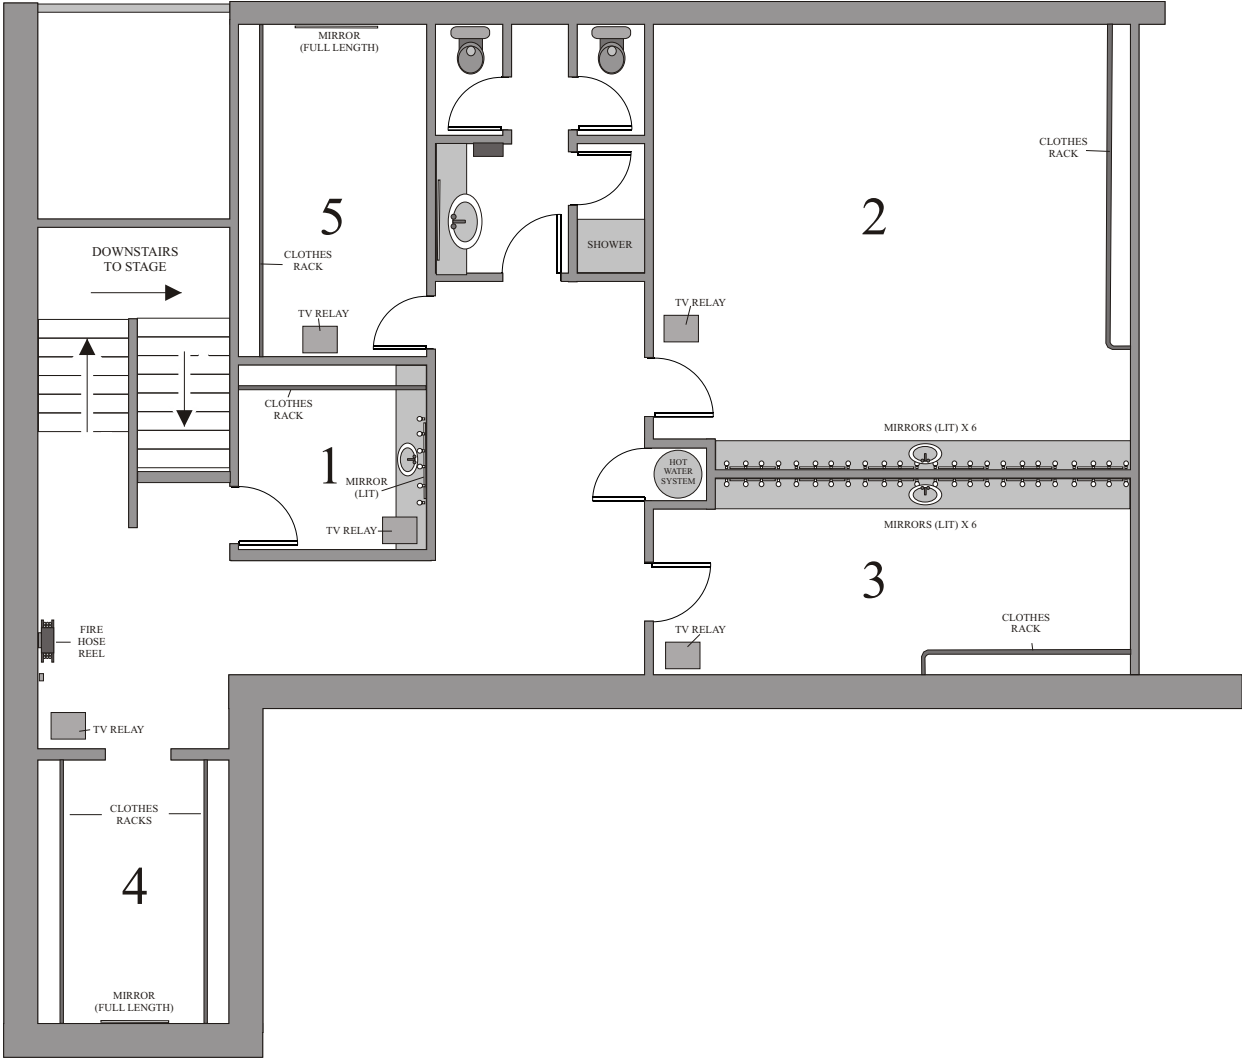

# FIRST FLOOR BACKSTAGE WYNDHAM CULTURAL CENTRE

## WYNDHAM CULTURAL CENTRE

DESIGNED AND PRODUCED BY

BOB O'MAHONY  
SCALE 1:100

LAST UPDATED 14/2/07