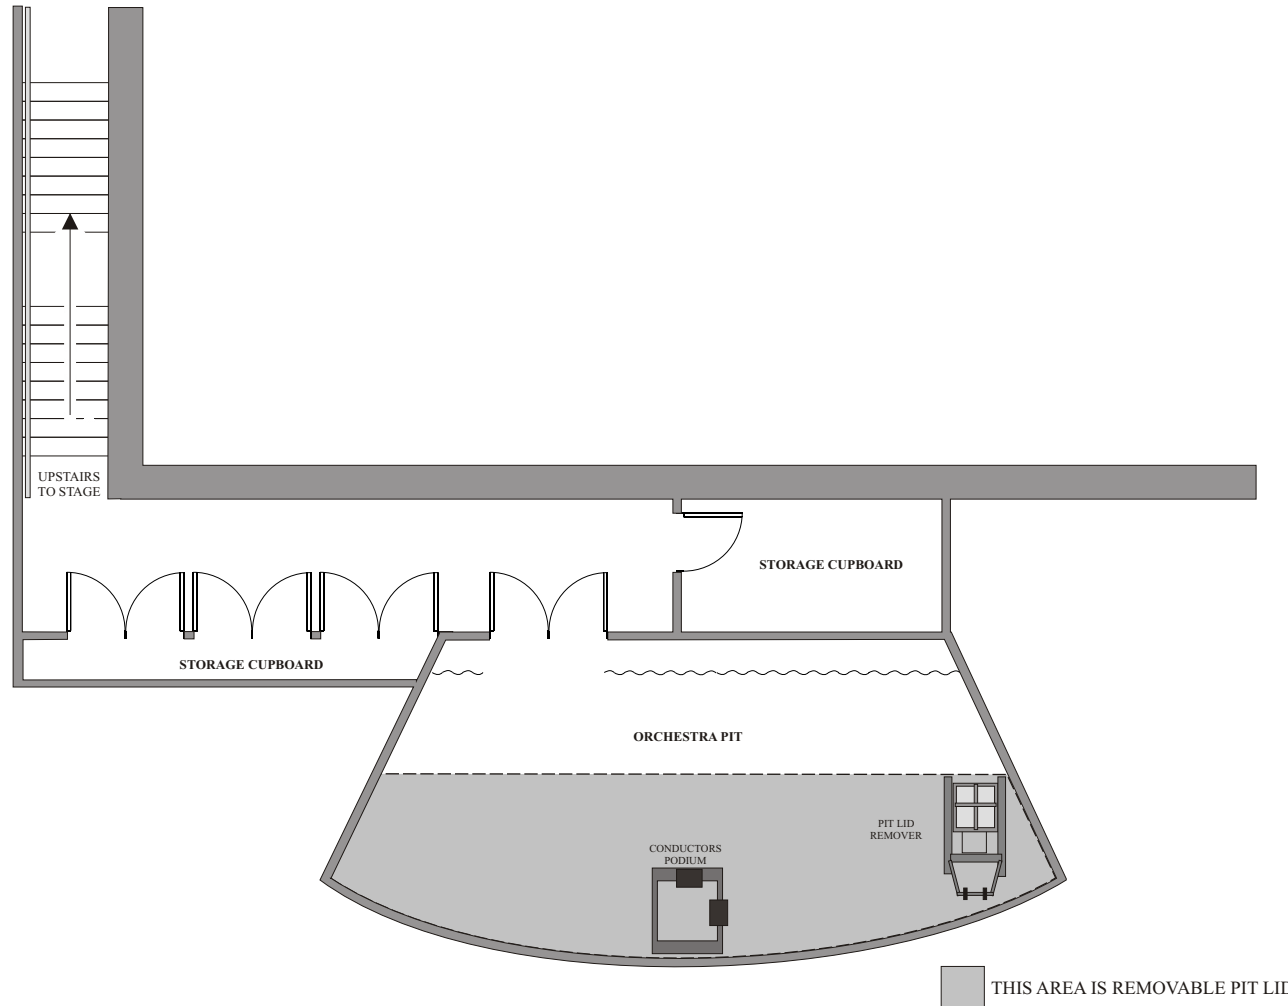

LOWER LEVEL/ORCHESTRA PIT BACKSTAGE WYNDHAM CULTURAL CENTRE

WYNDHAM CULTURAL CENTRE

DESIGNED AND PRODUCED BY
BOB O'MAHONY

LAST UPDATED 14/2/07

SCALE: 1:100
ONCE PRINTED